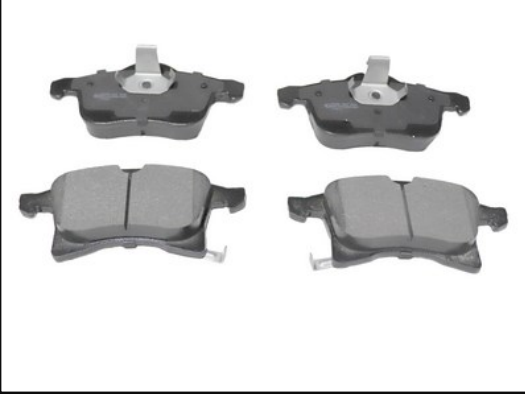

VSPD006

Fits: VAUXHALL, OPEL

OE: 93176429

Position: FR

Details: Thickn:20, Width:156, Height:71/76(mm)

Comment: