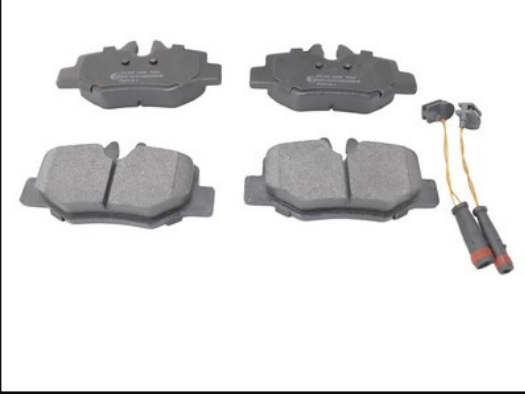

VSPD106

Fits: MERCEDES BENZ, RENAULT

OE: 4406000Q3B

Position: RR

Details: Thickn:15.8, Width:95, Height:44(mm)

Comment:

VSPD109

Fits: MERCEDES BENZ