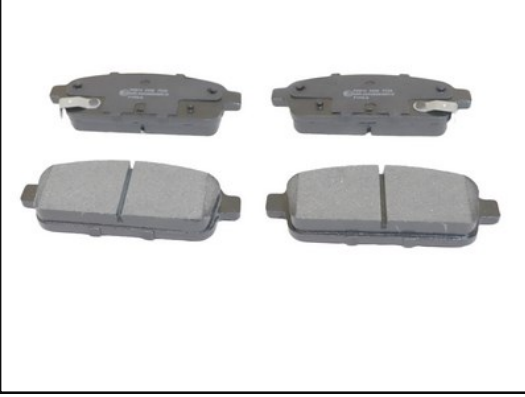

VSPD012

Fits: FORD, VOLVO, LAND ROVER

OE: LR003655

Position: RR

Details: Thickn:16, Width:95, Height:43(mm)

Comment:

VSPD014

Fits: CHEVROLET, VAUXHALL, OPEL