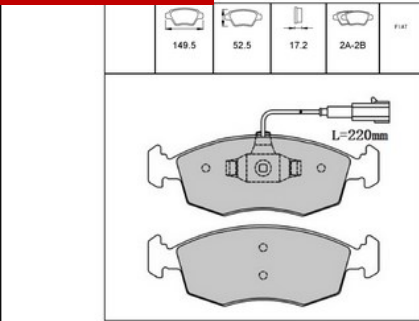

OE: 1111857

Position: FR

Details: Thickn:18.8, Width:150, Height:51/54(mm)

Comment:

VSPD104

Fits: FIAT

OE: 77365729

Position: FR