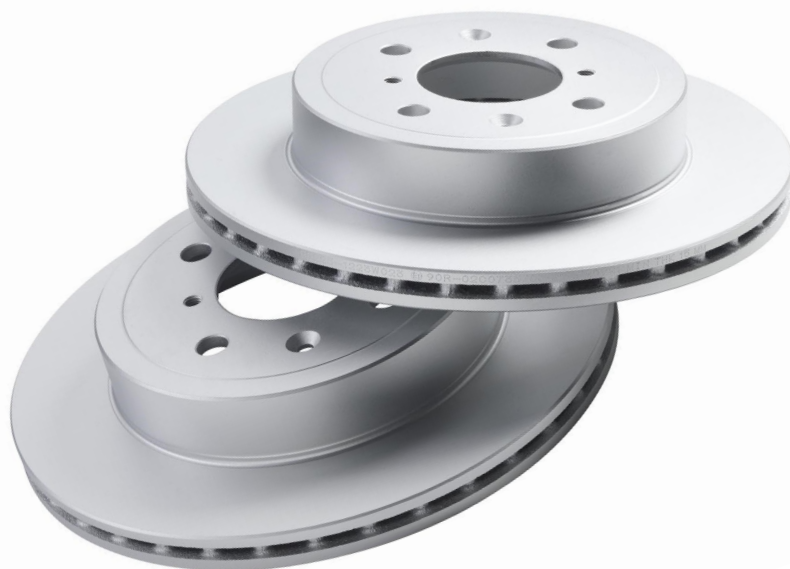

Brake Discs Catalogue 2024